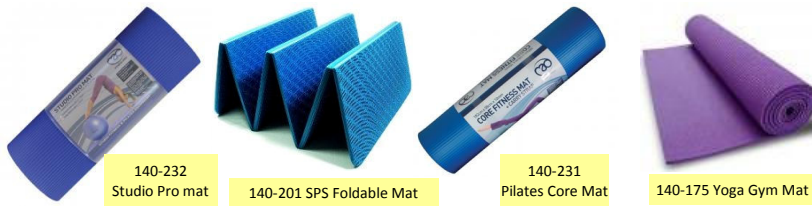

140-232 Studio Pro mat 140-201 SPS Foldable Mat 140-231 Pilates Core Mat 140-175 Yoga Gym Mat

140-217 Pilates Ring standard 140-233 Pilates Ring Tri band 130-194/195/196 Soft Weights

Soft Gym Over ball 130-101/102/103 GYM ball anti burst

Balance & Core - See www.sportsphysio.ie for more extensive range

140-100, 140-189, 140-230 Dual Wobble Board 140-17 Standard Pump 140-199 & 140-155 Balance pads 130-171 Dynaso Balance pad

Order #	Description	Buy Price excl VAT	
		Clinic buy Price 1+	Clinic buy Price 5+ or mix of 10
140-100	SPS Wobble cushion—35cm (w/o pump)	12.90	11.61
140-189	Adv Wobble cushion—45cm (w/o pump)	19.90	17.91
140-230	Standard Pump for wobble cushion	1.90	1.71
130-129	Faster Blaster Pump	4.90	4.41
140-174	SPS Dual wobble Board - 2 levels of difficulty	21.90	19.71
140-199	SPS Balance pad. Equivalent to Airex	34.90	31.41
140-155	Airex Balance pad.	49.00	44.10
130-171	Dynaso Balance Dome with tubing	54.00	48.60